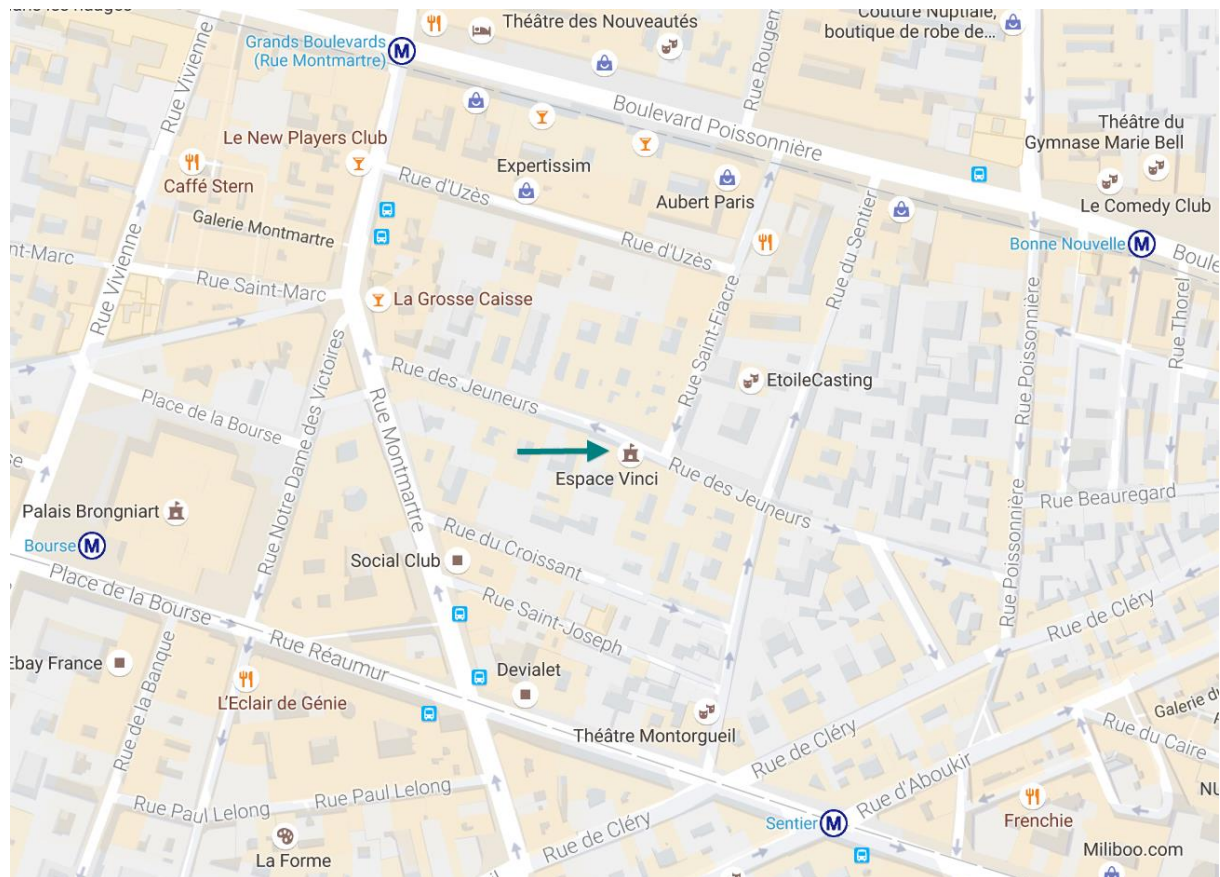

Open IT interfaces for healthy monitoring of bus fleets: EBSF_2 Paris Area Demonstration Event

Tuesday 15 November 2016, Paris

Venue:

Espace Vinci

25 rue des Jeûneurs

75002 Paris

Registration: <https://efficy.uitp.org/event.php?id=4538>

Participation is free but registration is mandatory

VENUE

Espace Vinci
25 rue des Jeûneurs
75002 Paris
Google maps: <https://goo.gl/maps/dd72RMVT5iD2>

Metro

- Grands Boulevards, line 8 and 9
- Bonne Nouvelle, line 8 and 9
- Bourse, line 3
- Sentier, line 3

Bus

- Line 39, gare de l'Est
- Line 48, gare du Nord
- Line 20, gare de Lyon
- Line 29, gare St Lazare

Hotel Recommendation

There are multitude of hotels and bed and breakfast accommodation in the city centre of Paris near Espace Vinci.